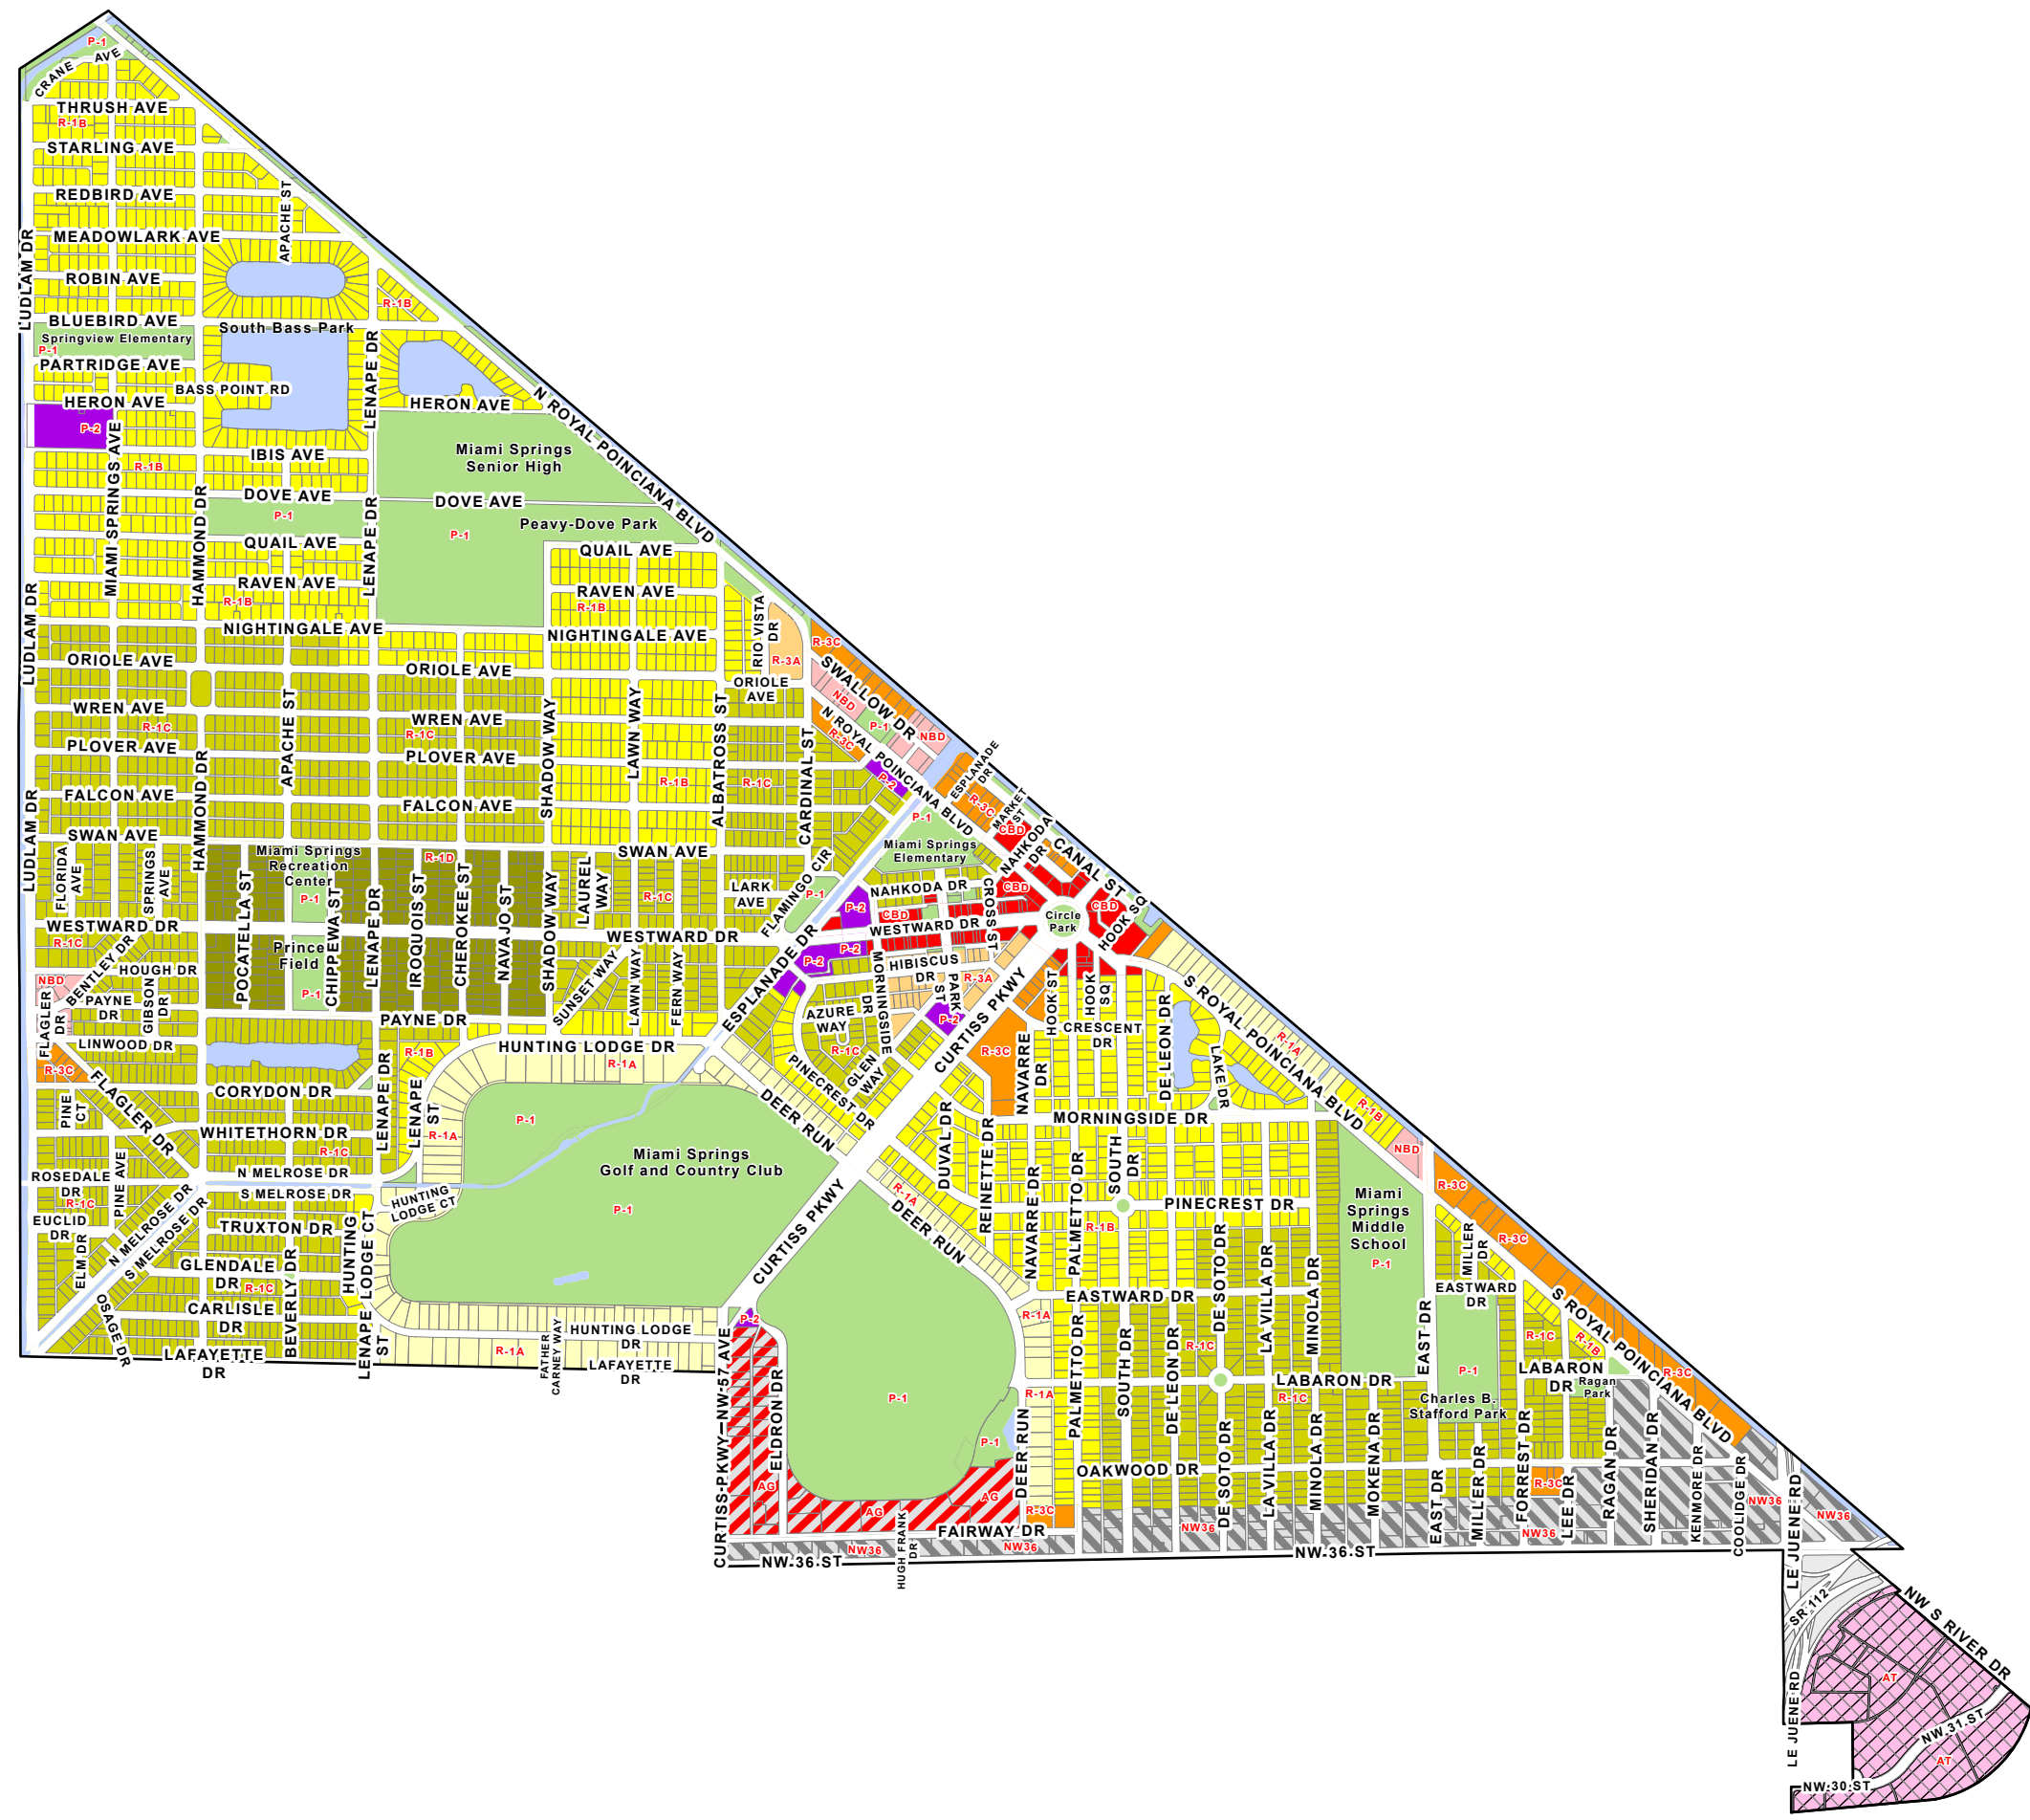

Zoning Map

- Zoning**
- R-1A SINGLE FAMILY RESIDENTIAL
 - R-1B SINGLE FAMILY RESIDENTIAL
 - R-1C SINGLE FAMILY RESIDENTIAL
 - R-1D SINGLE FAMILY RESIDENTIAL
 - R-3A MULTIPLE FAMILY LOW DENSITY
 - R-3C MULTIPLE FAMILY MEDIUM DENSITY
 - NBD NEIGHBORHOOD BUSINESS DISTRICT
 - CBD CENTRAL BUSINESS DISTRICT
 - AG AIRPORT GOLF DISTRICT
 - NW36 NORTHWEST 36TH STREET DISTRICT
 - AT ABRAHAM TRACT DISTRICT
 - P-1 PUBLIC PROPERTY
 - P-2 CHURCH USE
 - W WATER