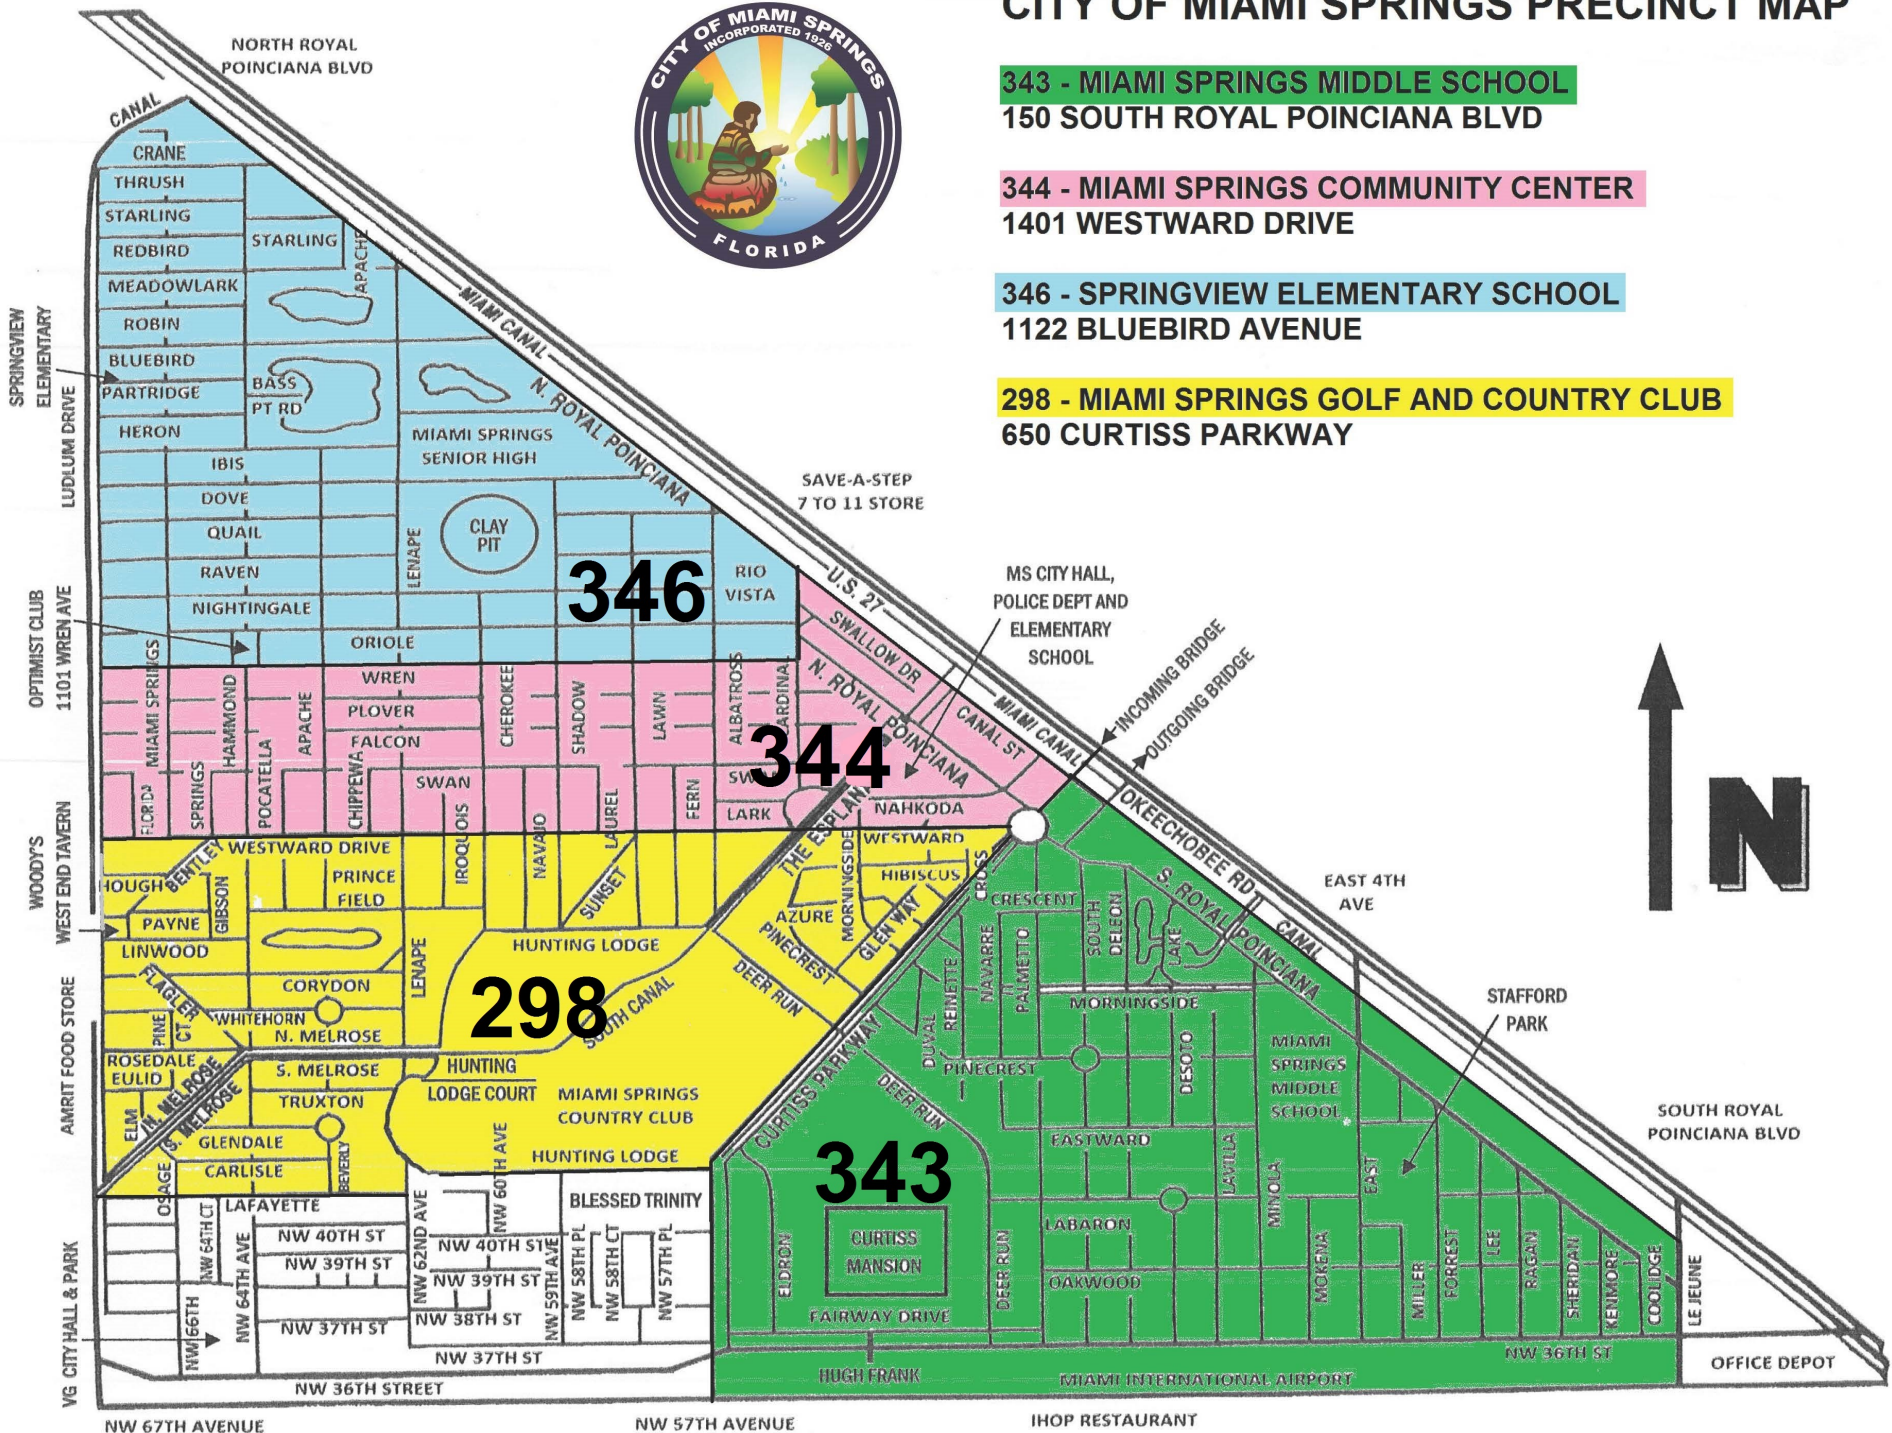

CITY OF MIAMI SPRINGS PRECINCT MAP

343 - MIAMI SPRINGS MIDDLE SCHOOL
150 SOUTH ROYAL POINCIANA BLVD

344 - MIAMI SPRINGS COMMUNITY CENTER
1401 WESTWARD DRIVE

346 - SPRINGVIEW ELEMENTARY SCHOOL
1122 BLUEBIRD AVENUE

298 - MIAMI SPRINGS GOLF AND COUNTRY CLUB
650 CURTISS PARKWAY

NW 67TH AVENUE

NW 57TH AVENUE

IHOP RESTAURANT