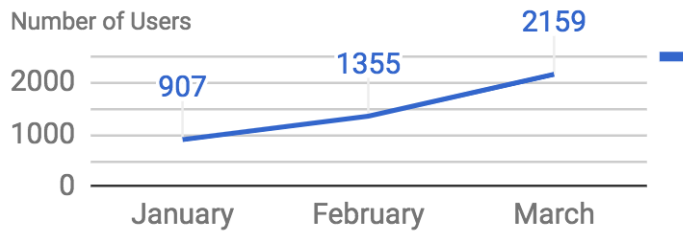

SPIN

Miami Springs
March 2018

Total Bicycles:

Number of trips:

Number of users:

Average Trip Time (Mins):

Average Trip Distance (Miles):

SPIN

- Trip Origin and Destination
 - Please see maps below

Start

SPIN

End