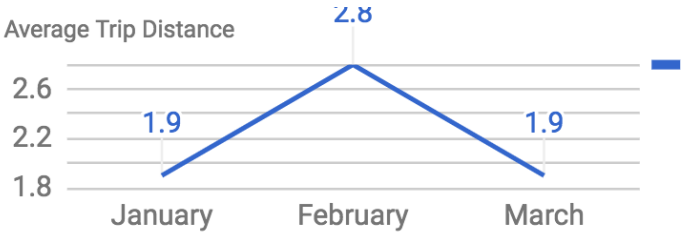

SPIN

Miami Springs
March 2018

Total Bicycles:

Number of trips:

Number of users:

Average Trip Time (Mins):

Average Trip Distance (Miles):

SPIN

- Trip Origin and Destination
 - Please see maps below

Start

SPIN

End