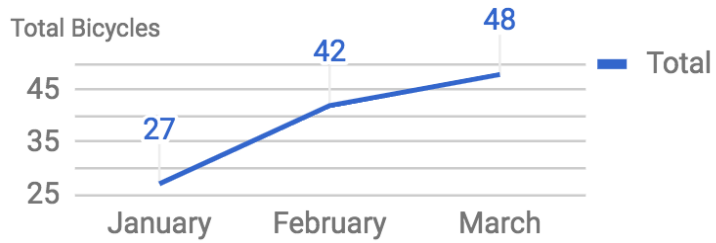

SPIN

Miami Springs
March 2018

Total Bicycles:

Number of trips:

Number of users:

Average Trip Time (Mins):

Average Trip Distance (Miles):

SPIN

- Trip Origin and Destination
 - Please see maps below

Start

SPIN

End