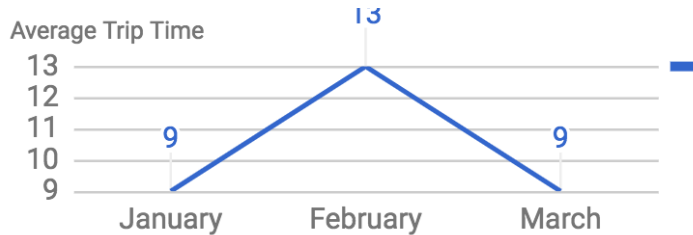

SPIN

Miami Springs
March 2018

Total Bicycles:

Number of trips:

Number of users:

Average Trip Time (Mins):

Average Trip Distance (Miles):

SPIN

- Trip Origin and Destination
 - Please see maps below

Start

SPIN

End