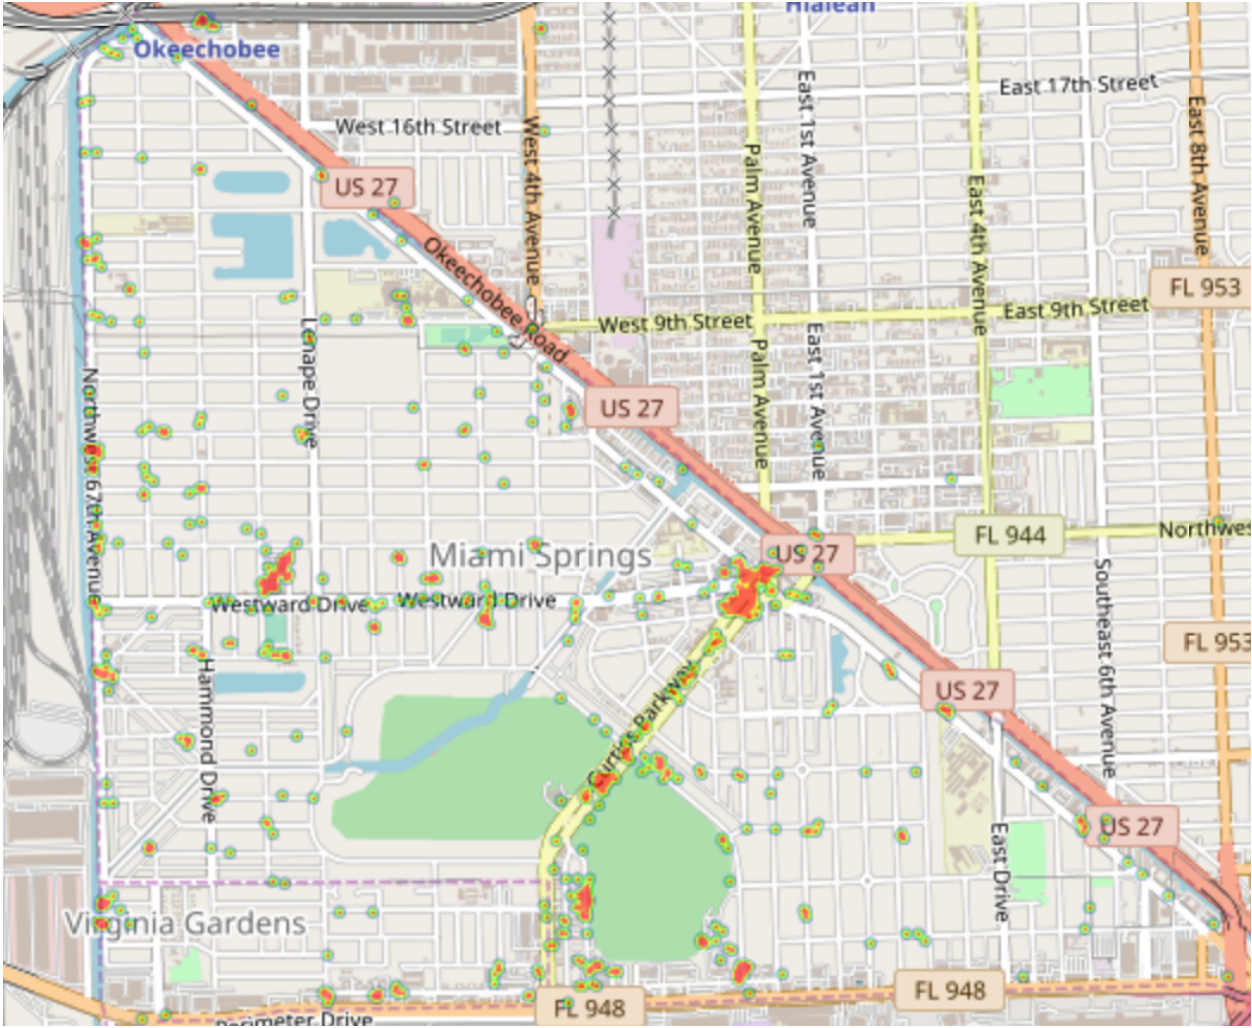

SPIN

Miami Springs
March 2018

Total Bicycles:

Number of trips:

Number of users:

Average Trip Time (Mins):

Average Trip Distance (Miles):

SPIN

- Trip Origin and Destination
 - Please see maps below

Start

SPIN

End