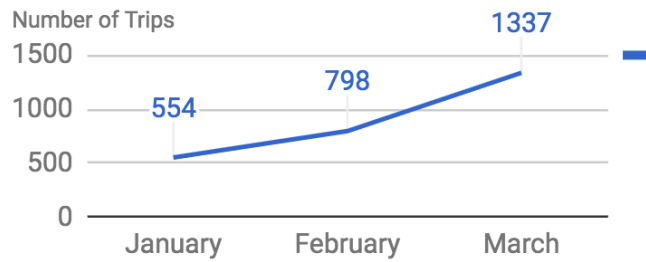

SPIN

Miami Springs
March 2018

Total Bicycles:

Number of trips:

Number of users:

Average Trip Time (Mins):

Average Trip Distance (Miles):

SPIN

- Trip Origin and Destination
 - Please see maps below

Start

SPIN

End